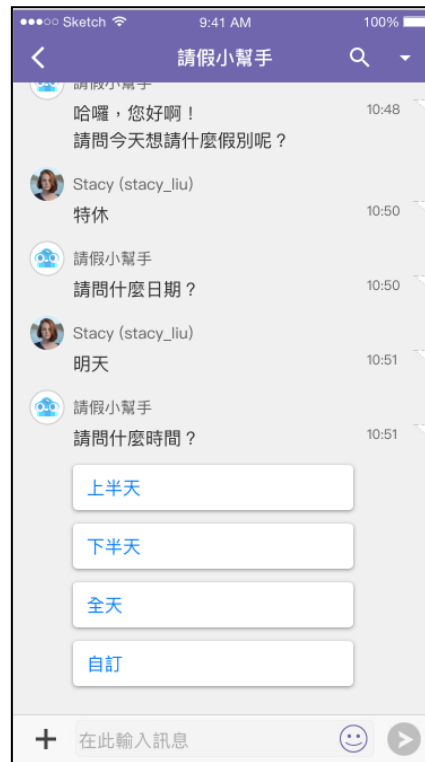

系統整合 API & Chatbot SDK

可透過 API 與內部系統整合，亦提供 Rich Menu 及 下拉式選單、按鈕等選項。