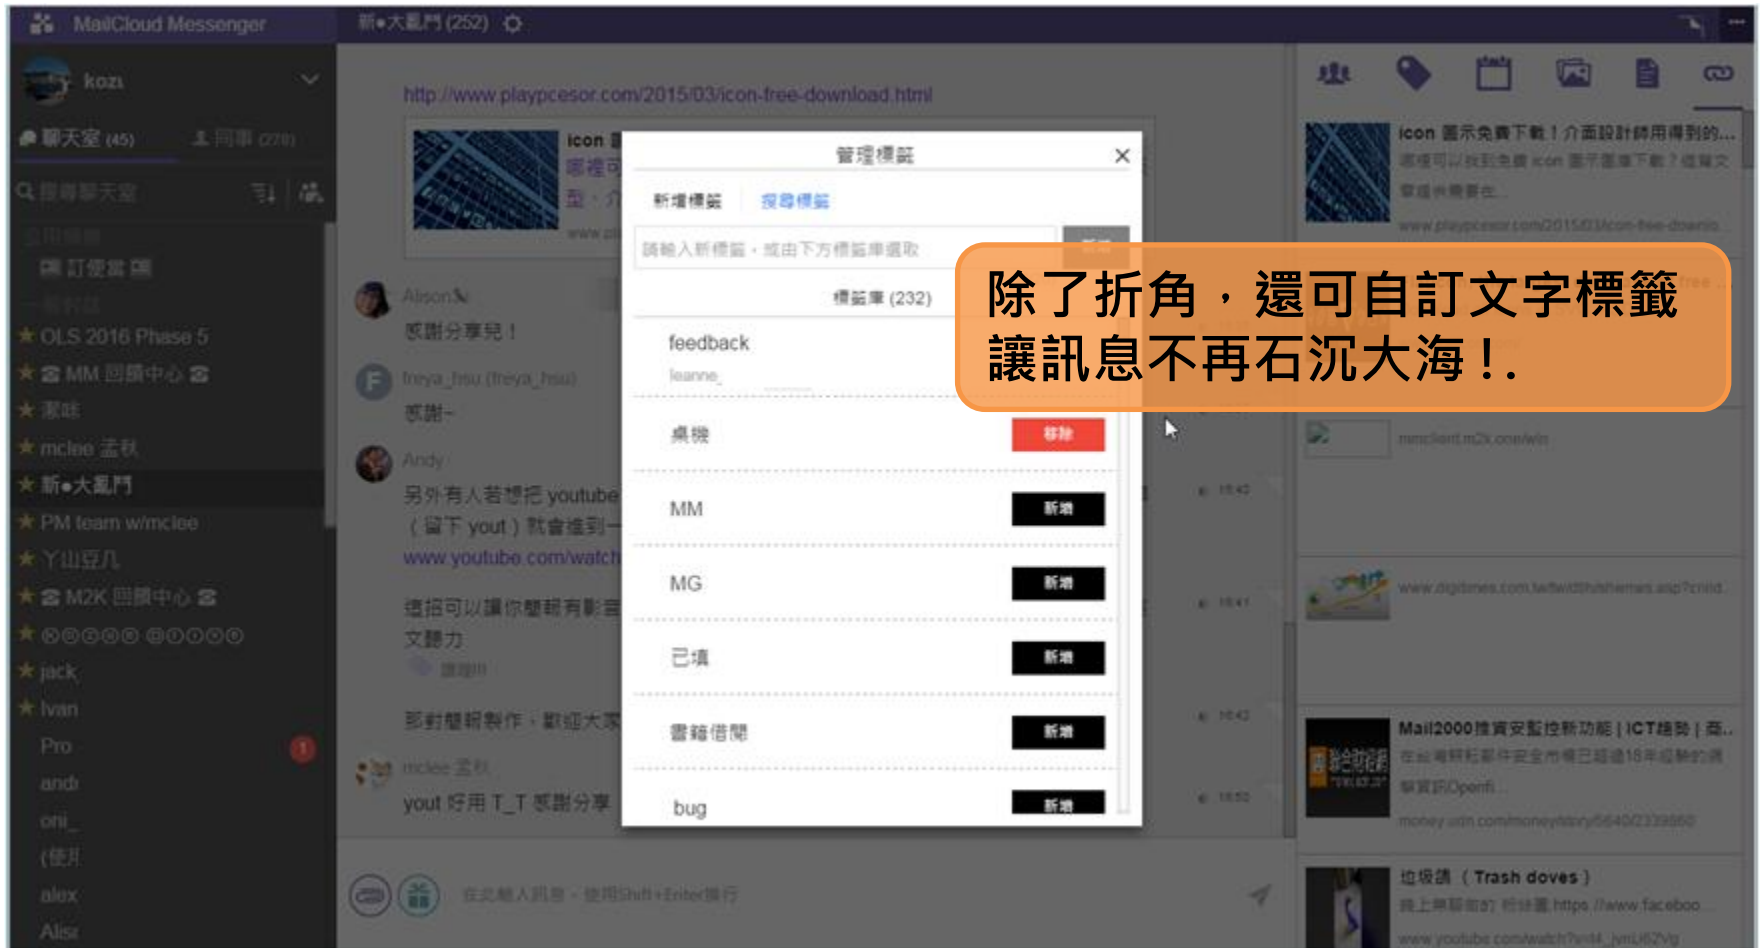

MailCloud Messenger 標籤控！