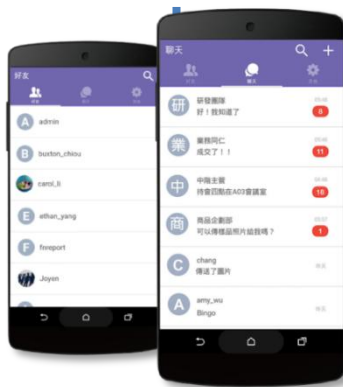

Chat Window (emma(2)):

- 01/12 星期二
- 17:25: [Image of email content]
- 17:25: [Image of email content]
- 06/20 星期一
- emma: 借備 我們在華爾街~
- 10:34
- 輸入訊息

Navigation: A red arrow points from the contact list to the chat window, indicating the action of clicking a contact icon to start a conversation.

Mail2000 整合運用

行事曆提醒、信件過濾也可直接通知到 MM

The image displays the MailCloud Messenger interface with several key components highlighted:

- 新增過濾規則 (New Filter Rule):** A dialog box for configuring filters. The "啟用" (Enable) radio button is selected. Under "設定過濾條件" (Set filter conditions), the "符合以下任一條件" (Match any of the following) option is chosen. The "標題" (Subject) field is set to "包含" (Contains). Under "當符合過濾條件時, 將信件" (When filter conditions are met, do the following to the message), the "放入" (Move to) dropdown is open, and "傳送到 MailCloud Messenger" (Send to MailCloud Messenger) is selected and highlighted with a red box.
- 行事曆提醒 (Calendar Notification):** A dialog box for setting up calendar reminders. The "時區設定" (Time zone) is set to "(GMT+08:00) Asia/Taipei". Under "提醒設定" (Notification settings), the "MailCloud Messenger 提醒" (MailCloud Messenger notification) checkbox is checked and highlighted with a red box. The notification is set to occur "5 分鐘" (5 minutes) before the event.
- MailCloud Messenger Chat Room:** A chat window for "m2kapp (2)". It shows system notifications from Mail2000, such as "您收到以下信件" (You received the following message) and "行事曆事件自動提醒" (Automatic calendar event reminder), which are direct notifications from the Mail2000 system.

即時郵 - 將IM傳至Email

即使對方沒有安裝MM，也可將訊息轉成Email寄給對方，對方的回信也會轉成IM回傳回來
* 和外部廠商溝通暨方便又迅速，在外也能輕鬆「回信」(回訊息)

系統整合 API & Chatbot SDK

可透過 API 與內部系統整合，亦提供 Rich Menu 及 下拉式選單、按鈕等選項。

語音通話

支援語音通話，緊急時刻最佳助手！

Openfind 致力於提供一個 完整的整合平台

幫助客戶在 對的時間
以 對的方式
使用 適當的溝通工具 !

收發 Email 的同時
可利用快速對話視窗
討論信件內容

在外出差時
可利用 APP
零時差同步資訊

需要更深入討論及篩選功能時
可從 Webmail 介面
SSO 至 MM Web 使用

其他整合

- MailBase - 訊息備份功能 !
 - 可備份 MailCloud Messenger 訊息、檔案
 - 可依時間匯出訊息及檔案
 - 支援全文檢索