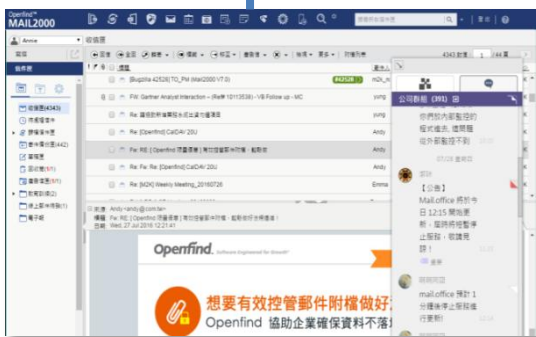

Mail2000 整合運用

行事曆提醒、信件過濾也可直接通知到 MM

The image displays the MailCloud Messenger interface with several key components highlighted:

- 新增過濾規則 (New Filter Rule):** A dialog box for configuring filters. The "啟用" (Enable) radio button is selected. Under "設定過濾條件" (Set filter conditions), the "符合以下任一條件" (Match any of the following) option is chosen. The "標題" (Subject) field is set to "包含" (Contains). Under "當符合過濾條件時, 將信件" (When filter conditions are met, do the following to the message), the "放入" (Move to) dropdown is open, and "傳送到 MailCloud Messenger" (Send to MailCloud Messenger) is selected and highlighted with a red box.
- 行事曆提醒 (Calendar Notification):** A dialog box for setting up calendar reminders. The "時區設定" (Time zone) is set to "(GMT+08:00) Asia/Taipei". Under "提醒設定" (Notification settings), the "MailCloud Messenger 提醒" (MailCloud Messenger notification) checkbox is checked and highlighted with a red box. The notification is set to occur "5 分鐘" (5 minutes) before the event.
- MailCloud Messenger Chat Room:** A chat window for "m2kapp (2)". It shows system notifications from Mail2000, such as "您收到以下信件" (You received the following message) and "行事曆事件自動提醒" (Automatic calendar event reminder), which are direct notifications from the Mail2000 system.

即時郵 - 將IM傳至Email

即使對方沒有安裝MM，也可將訊息轉成Email寄給對方，對方的回信也會轉成IM回傳回來
* 和外部廠商溝通暨方便又迅速，在外也能輕鬆「回信」(回訊息)

系統整合 API & Chatbot SDK

可透過 API 與內部系統整合，亦提供 Rich Menu 及 下拉式選單、按鈕等選項。

語音通話

支援語音通話，緊急時刻最佳助手！

Openfind 致力於提供一個 完整的整合平台

幫助客戶在 對的時間
以 對的方式
使用 適當的溝通工具 !

收發 Email 的同時
可利用快速對話視窗
討論信件內容

在外出差時
可利用 APP
零時差同步資訊

需要更深入討論及篩選功能時
可從 Webmail 介面
SSO 至 MM Web 使用

其他整合

- MailBase - 訊息備份功能 !
 - 可備份 MailCloud Messenger 訊息、檔案
 - 可依時間匯出訊息及檔案
 - 支援全文檢索