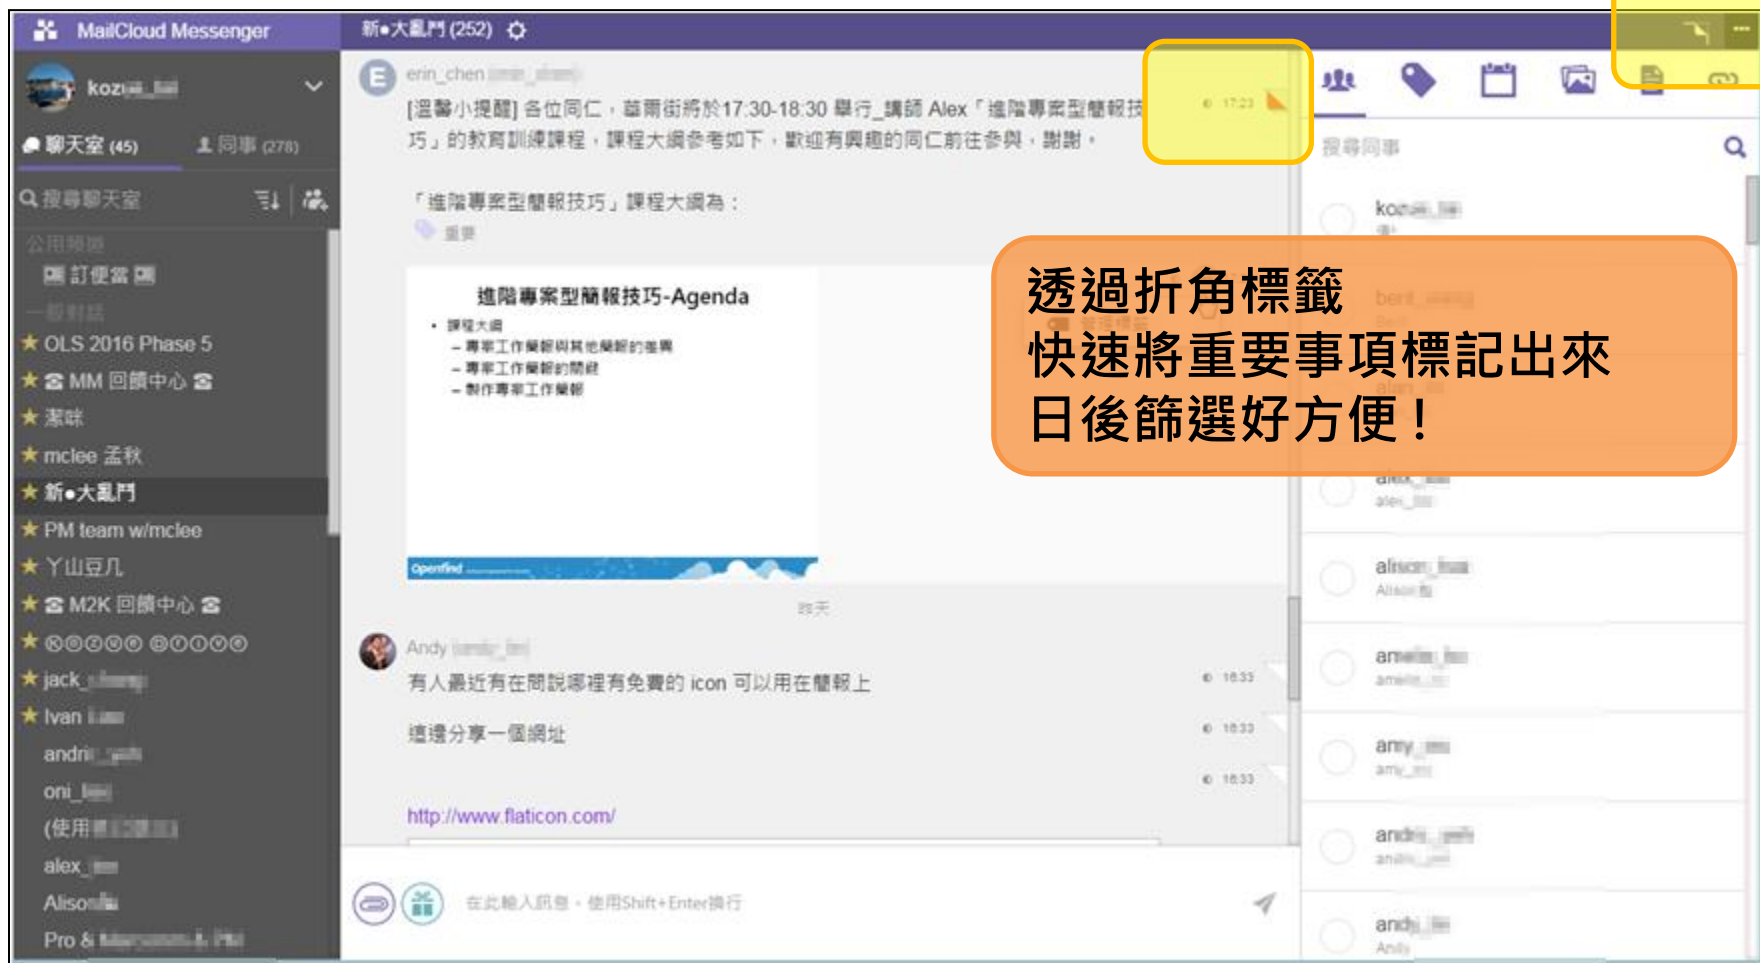

加分

Openfind 獨自開發，完全國產！
可與 Mail2000、MailBase 深度整合。

MailCloud Messenger 即戰力!

直接與 Mail2000 帳號認證
內建同事列表，即刻開始談公事
個人 IM 公私分明好管理

MailCloud Messenger 折角趣！

透過折角標籤
快速將重要事項標記出來
日後篩選好方便！

MailCloud Messenger 標籤控！

MailCloud Messenger 篩選快！

The screenshot displays the MailCloud Messenger interface. On the left is a sidebar with a list of chat rooms, including '新·大亂鬥' which is currently selected. The main chat area shows a conversation with messages from 'MM' regarding updates to 'im.office'. On the right side, there is a search filter panel with a search bar and several filter options: '桌機', 'MM', 'MG', '已填', '有夢最美, 希望相隨', and '書籍借閱'. The 'MM' filter is selected and highlighted with a blue checkmark and a mouse cursor. A yellow box highlights the three-dot menu icon in the top right corner of the chat window. An orange callout box is overlaid on the bottom right of the chat area, containing the text: '點開右側邊框，立即篩選需要的訊息 誰說的？哪個文字標籤過的？哪天的？ 滑鼠點過立刻現行！'