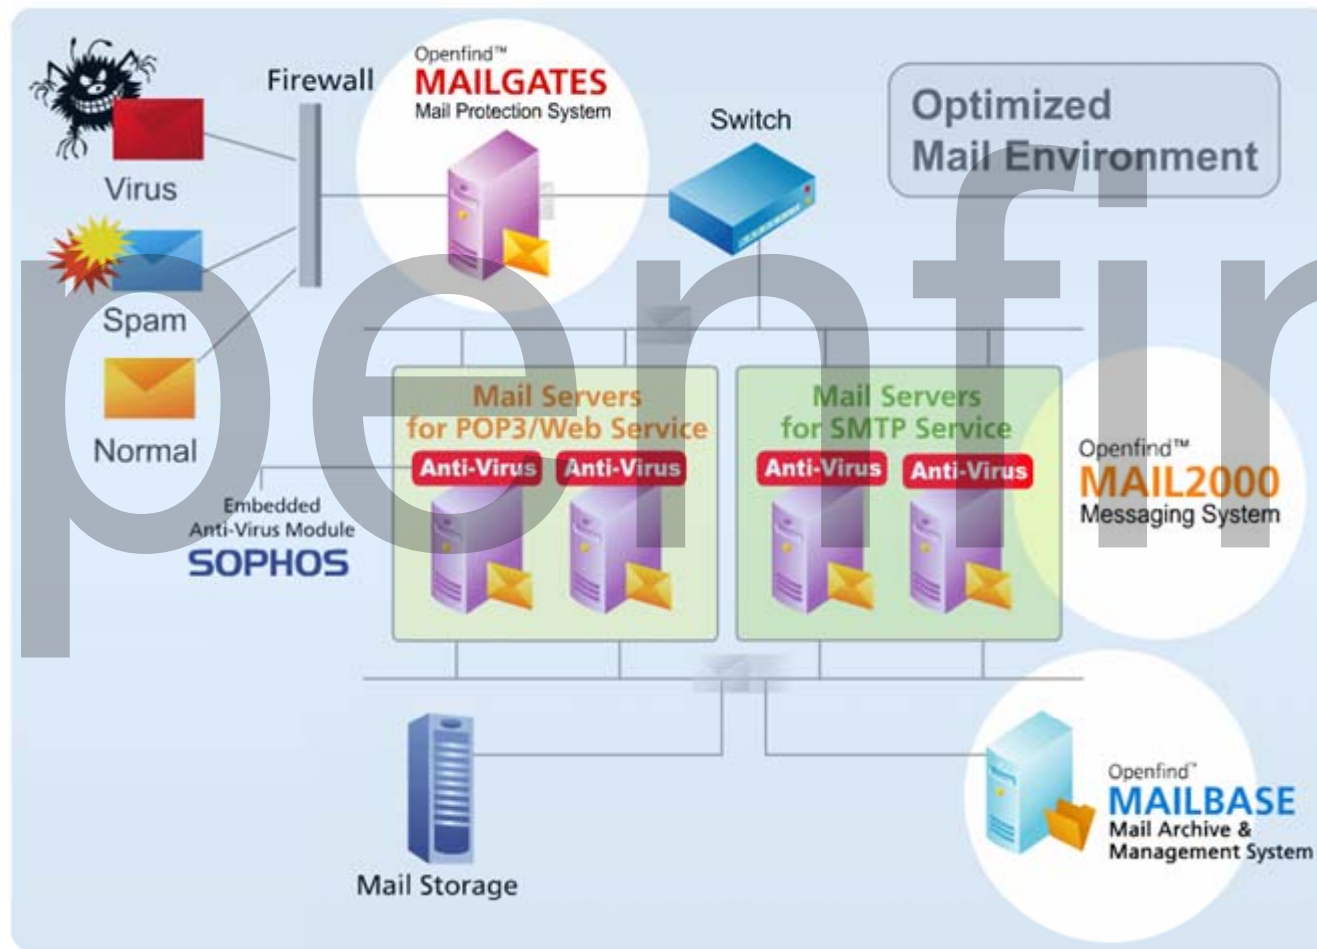

2005 – MailGates 2.0/2.5

Openfind™
MAILGATES
Mail Protection System

Features

- Multi-layered Filtering Engine
- Comprehensive Real-time Protection
- Automatic Pattern Update

2006 – Mail2000 4.0 企業版

2006 – MailBase 2.0

Openfind™
MAILBASE
Mail Archive &
Management System

Features

- Regulatory Compliance & Mail Governance
- Reliable Message Retention with Scalability
- Efficient Retrieving with Real-time Search

2006 – 全方位訊息安全解決方案